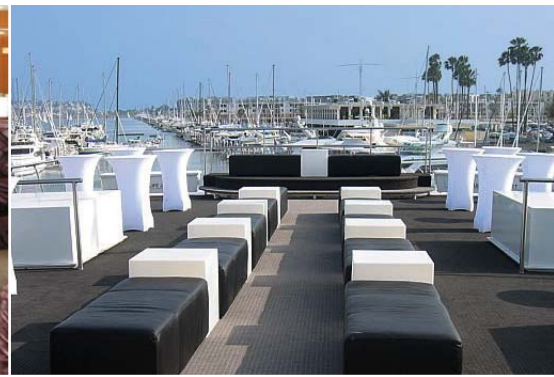

Endless Dreams

Capacity: 450 Guests • Length: 140 Feet

Endless Dreams is a 140 foot long, three level yacht that can host up to 450 guests. The interior is custom-designed with high ceilings, warm wood, granite and stainless steel throughout the spacious Grand Salon and Entertainment Deck. Amenities include a built-in dance floor, raised DJ platform and two plasma televisions. There's also an outdoor balcony, huge bow area and Sky Deck for enjoying the stars and beautiful harbors.

Endless Dreams

Capacity 450 Guests • Length: 140 Feet

The Yacht

- Length: 140 ft.
- Dining capacity: 350 guests
- Cocktail capacity: 450 guests
- Fully air-conditioned and heated
- Sirius satellite radio/CD stereo system
- Large picture windows throughout
- State-of-the-art plasma screen televisions
- Large restroom facilities
- Beautiful stainless steel railings throughout

Entertainment Deck

- Built-in dance floor with inlaid lighting
- Entertainment platform for DJ or band
- Lounge/Bridal Suite
- Aft sliding glass doors opening to veranda-style balcony
- Comfortable leather couches and glass tables
- Large open bow area
- 2400 sq. ft.

Sky Deck

- Open-air deck with stage
- Built-in ambiance lighting
- Excellent harbor viewing

Main Dining Room

- 8'6" to 9'6" interior ceiling height
- Granite bar
- Raised dining platform for VIP's, buffet tables, or band
- Dramatic stern boarding
- 3000 sq. ft.